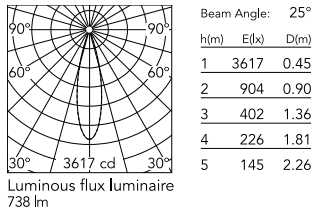

Physical

| | |
|---------------------|-------|
| Colour | White |
| Orientation | Fixed |
| Net weight (kg) | 0.87 |
| Package height (mm) | 97 |
| Package width (mm) | 221 |
| Package length (mm) | 124 |
| IP internal | 66 |

Download

[Mounting instructions](#)  ZIP

Photometric Files

[LDT / IES](#)  ZIP

Technical Drawings

[2D](#)  ZIP

[3D](#)  ZIP

[Bim](#)  ZIP

Schematic light drawing

Photometric

| | |
|------------------------|-----------|
| Lighting type | Direct |
| Light distribution | Symmetric |
| CCT (K) | 2700 |
| CRI> | 80 |
| Beam angle C0-180 (°) | 26 |
| Beam angle C90-270 (°) | 26 |
| Extreme cut off | No |