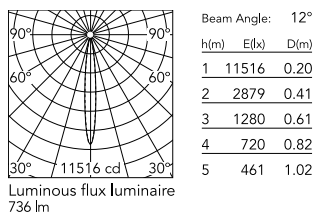

Physical

Colour	Black
Orientation	Fixed
Net weight (kg)	0.87
Package height (mm)	97
Package width (mm)	221
Package length (mm)	124
IP internal	66

Download

[Mounting instructions](#)  ZIP

Photometric Files

[LDT / IES](#)  ZIP

Technical Drawings

[2D](#)  ZIP

[3D](#)  ZIP

[Bim](#)  ZIP

Schematic light drawing

Photometric

Lighting type	Direct
Light distribution	Symmetric
CCT (K)	2700
CRI>	80
Beam angle C0-180 (°)	12
Beam angle C90-270 (°)	12
Extreme cut off	No