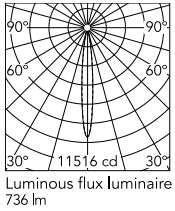

### Physical

Colour	Forest Green
Orientation	Fixed
Net weight (kg)	0.87
Package height (mm)	97
Package width (mm)	221
Package length (mm)	124
IP internal	66

### Technical Drawings

[2D](#)  ZIP

[3D](#)  ZIP

[Bim](#)  ZIP

## Schematic light drawing

h(m)	E(lx)	D(m)
1	11516	0.20
2	2879	0.41
3	1280	0.61
4	720	0.82
5	461	1.02

## Photometric

Lighting type	Direct
Light distribution	Symmetric
CCT (K)	2700
CRI>	80
Beam angle C0-180 (°)	12
Beam angle C90-270 (°)	12
Extreme cut off	No