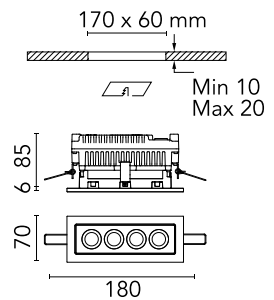

FLOS

F030B21B012 Forest Green

Mile Recessed 1 Dimmable 1-10V

Designed by Antonio Citterio, 2020

736lm - 2700K - CRI> 80 - Beam° 12

LED light source included. Integrated 220-240V ON/OFF and 1-10V/DALI dimmable electrical power. Equipped with neoprene cable outlet and double cable grommet for in/out connection. Ceiling mounting springs included. Box for brick roofing installation to be ordered separately.