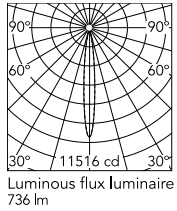

Physical

Colour	Grey
Orientation	Fixed
Net weight (kg)	0.87
Package height (mm)	97
Package width (mm)	221
Package length (mm)	124
IP internal	66

Download

[Mounting instructions](#)  ZIP

Photometric Files

[LDT / IES](#)  ZIP

Technical Drawings

[2D](#)  ZIP

[3D](#)  ZIP

[Bim](#)  ZIP

Schematic light drawing

Beam Angle: 12°

h(m)	E(lx)	D(m)
1	11516	0.20
2	2879	0.41
3	1280	0.61
4	720	0.82
5	461	1.02

Luminous flux luminaire
736 lm

Photometric

Lighting type	Direct
Light distribution	Symmetric
CCT (K)	2700
CRI>	80
Beam angle C0-180 (°)	12
Beam angle C90-270 (°)	12
Extreme cut off	No

Electrical

Insulation class	I
Frequency (Hz)	50/60
Main voltage (Vac)	220-240
Power supply	Integrated
Dimmable	Yes
Power supply type	Dimmable 1-10V
Dimming interface	Dimmer Integrated
Emergency	No