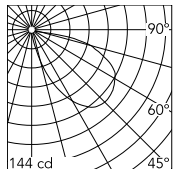

Physical

Colour	Forest Green
Orientation	Fixed
Net weight (kg)	1.1
Package height (mm)	90
Package width (mm)	145
Package length (mm)	285
IP internal	66

Download

[Mounting instructions](#) ZIP

Photometric Files

[LDT / IES](#) ZIP

Technical Drawings

[2D](#) ZIP

[3D](#) ZIP

[Bim](#) ZIP

Schematic light drawing

Beam Angle: 57°

h(m)	E(lx)	D(m)
1	74	4.45
2	18	8.89
3	8	13.34
4	5	17.78
5	3	22.23