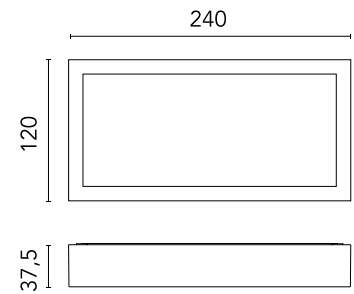

FLOS

F015M40A012 Forest Green

Mile Path 2

Designed by Antonio Citterio, 2020

186lm - 4000K - CRI> 80

LED light source included. Integrated 220-240V ON/OFF and 1-10V/DALI dimmable electrical power. Equipped with a cable gland for safety connection with IP tightness. Fixing bracket included.

Are you a professional and your project needs consulting and support?

[BOOK AN APPOINTMENT](#)

Main specifications

EAN	8054793238210
Mounting	Wall
Light source type	LED
Light sources included	Yes
LED type	Power LED
Number of lamps	1
System power (W)	7.6
Lumen Output (lm)	186

Physical

Colour	Forest Green
Orientation	Fixed
Net weight (kg)	1.1
Package height (mm)	90
Package width (mm)	145
Package length (mm)	285
IP internal	66

Download

[Mounting instructions](#) ZIP

Photometric Files

[LDT / IES](#) ZIP

Technical Drawings

[2D](#) ZIP

[3D](#) ZIP

[Bim](#) ZIP

Schematic light drawing

Beam Angle: 57°

h(m)	E(lx)	D(m)
1	74	4.45
2	18	8.89
3	8	13.34
4	5	17.78
5	3	22.23