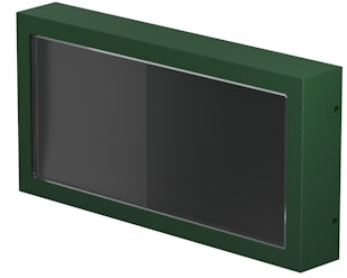

FLOS

F015M40A012 Forest Green

Mile Path 2

Designed by Antonio Citterio, 2020

186lm - 4000K - CRI> 80

LED light source included. Integrated 220-240V ON/OFF and 1-10V/DALI dimmable electrical power. Equipped with a cable gland for safety connection with IP tightness. Fixing bracket included.

Are you a professional and your project needs consulting and support?

[BOOK AN APPOINTMENT](#)

Main specifications

EAN	8054793238210
Mounting	Wall
Light source type	LED
Light sources included	Yes
LED type	Power LED
Number of lamps	1
System power (W)	7.6
Lumen Output (lm)	186

Physical

Colour	Forest Green
Orientation	Fixed
Net weight (kg)	1.1
Package height (mm)	90
Package width (mm)	145
Package length (mm)	285
IP internal	66

Download

[Mounting instructions](#) ZIP

Photometric Files