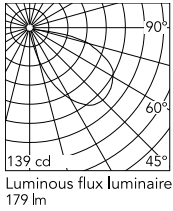

Physical

Colour	Anthracite
Orientation	Fixed
Net weight (kg)	1.1
Package height (mm)	90
Package width (mm)	145
Package length (mm)	285
IP internal	66

Download

[Mounting instructions](#) ZIP

Photometric Files

[LDT / IES](#) ZIP

Technical Drawings

[2D](#) ZIP

[3D](#) ZIP

[Bim](#) ZIP

Schematic light drawing

Photometric

Lighting type	Direct
Light distribution	Asymmetric
CCT (K)	3000
CRI>	80
Extreme cut off	No