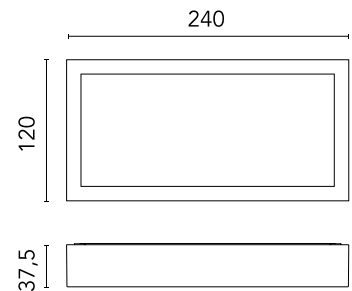

FLOS

F015M30A033 Anthracite

Mile Path 2

Designed by Antonio Citterio, 2020

179lm - 3000K - CRI> 80

LED light source included. Integrated 220-240V ON/OFF and 1-10V/DALI dimmable electrical power. Equipped with a cable gland for safety connection with IP tightness. Fixing bracket included.

Are you a professional and your project needs consulting and support?

[BOOK AN APPOINTMENT](#)

Main specifications

EAN	8054793237770
Mounting	Wall
Light source type	LED
Light sources included	Yes
LED type	Power LED
Number of lamps	1
System power (W)	7.6
Lumen Output (lm)	179

Physical

Colour	Anthracite
Orientation	Fixed
Net weight (kg)	1.1
Package height (mm)	90
Package width (mm)	145
Package length (mm)	285
IP internal	66

Download

[Mounting instructions](#) ZIP

Photometric Files

[LDT / IES](#) ZIP

Technical Drawings

[2D](#) ZIP

[3D](#) ZIP

[Bim](#) ZIP

Schematic light drawing

Photometric

Lighting type	Direct
Light distribution	Asymmetric
CCT (K)	3000
CRI>	80
Extreme cut off	No