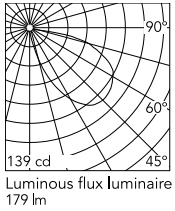

Physical

| | |
|---------------------|-------|
| Colour | Black |
| Orientation | Fixed |
| Net weight (kg) | 1.1 |
| Package height (mm) | 90 |
| Package width (mm) | 145 |
| Package length (mm) | 285 |
| IP internal | 66 |

Schematic light drawing

| | | | |
|-------------|-------|-------|--|
| Beam Angle: | 57° | | |
| h(m) | E(lx) | D(m) | |
| 1 | 71 | 4.45 | |
| 2 | 18 | 8.89 | |
| 3 | 8 | 13.34 | |
| 4 | 4 | 17.78 | |
| 5 | 3 | 22.23 | |

Luminous flux luminaire
179 lm

Photometric

| | |
|--------------------|------------|
| Lighting type | Direct |
| Light distribution | Asymmetric |
| CCT (K) | 3000 |
| CRI> | 80 |
| Extreme cut off | No |