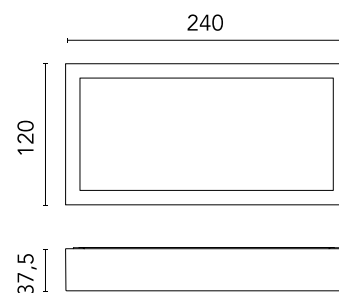

179lm - 3000K - CRI> 80

LED light source included. Integrated 220-240V ON/OFF and 1-10V/DALI dimmable electrical power. Equipped with a cable gland for safety connection with IP tightness. Fixing bracket included.

Are you a professional and your project needs consulting and support?

[BOOK AN APPOINTMENT](#)