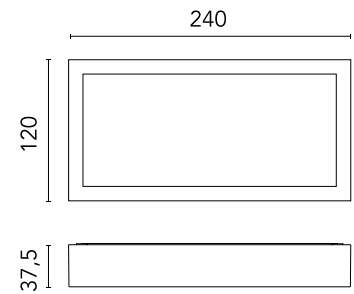

179lm - 3000K - CRI> 80

LED light source included. Integrated 220-240V ON/OFF and 1-10V/DALI dimmable electrical power. Equipped with a cable gland for safety connection with IP tightness. Fixing bracket included.

Are you a professional and your project needs consulting and support?

[BOOK AN APPOINTMENT](#)