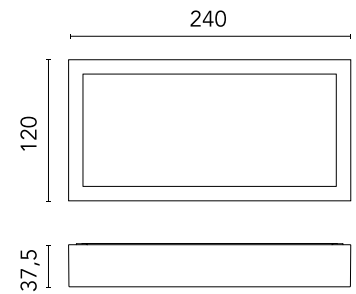

179lm - 3000K - CRI> 80

LED light source included. Integrated 220-240V ON/OFF and 1-10V/DALI dimmable electrical power. Equipped with a cable gland for safety connection with IP tightness. Fixing bracket included.

Are you a professional and your project needs consulting and support?

[BOOK AN APPOINTMENT](#)