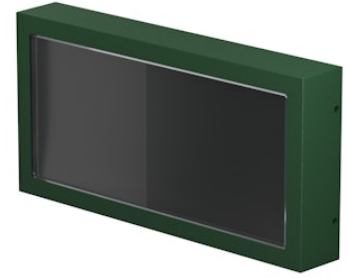

# FLOS

 F015M30A012 Forest Green

## Mile Path 2

Designed by Antonio Citterio, 2020

179lm - 3000K - CRI> 80

LED light source included. Integrated 220-240V ON/OFF and 1-10V/DALI dimmable electrical power. Equipped with a cable gland for safety connection with IP tightness. Fixing bracket included.

### Physical

Colour	Forest Green
Orientation	Fixed
Net weight (kg)	1.1
Package height (mm)	90
Package width (mm)	145
Package length (mm)	285
IP internal	66