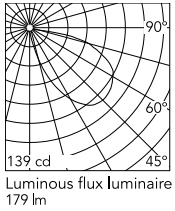

### Physical

Colour	Forest Green
Orientation	Fixed
Net weight (kg)	1.1
Package height (mm)	90
Package width (mm)	145
Package length (mm)	285
IP internal	66

### Technical Drawings

[2D](#)  ZIP

[3D](#)  ZIP

[Bim](#)  ZIP

## Schematic light drawing