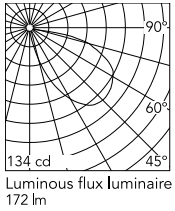

Physical

Colour	Deep Brown
Orientation	Fixed
Net weight (kg)	1.1
Package height (mm)	90
Package width (mm)	145
Package length (mm)	285
IP internal	66

Download

[Mounting instructions](#)  ZIP

Photometric Files

[LDT / IES](#)  ZIP

Technical Drawings

[2D](#)  ZIP

[3D](#)  ZIP

[Bim](#)  ZIP

Schematic light drawing

Photometric

Lighting type	Direct
Light distribution	Asymmetric
CCT (K)	2700
CRI>	80
Extreme cut off	No