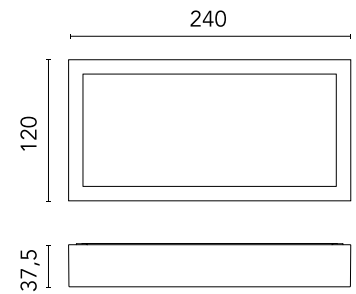

FLOS

 F015M20A018 Deep Brown

Mile Path 2

Designed by Antonio Citterio, 2020

172lm - 2700K - CRI> 80

LED light source included. Integrated 220-240V ON/OFF and 1-10V/DALI dimmable electrical power. Equipped with a cable gland for safety connection with IP tightness. Fixing bracket included.

Are you a professional and your project needs consulting and support?

[BOOK AN APPOINTMENT](#)

Main specifications

EAN	8054793237398
Mounting	Wall
Light source type	LED
Light sources included	Yes
LED type	Power LED
Number of lamps	1
System power (W)	7.6
Lumen Output (lm)	172

Physical

Colour	Deep Brown
Orientation	Fixed
Net weight (kg)	1.1
Package height (mm)	90
Package width (mm)	145
Package length (mm)	285
IP internal	66

Download

[Mounting instructions](#)  ZIP

Photometric Files

[LDT / IES](#)  ZIP

Technical Drawings

[2D](#)  ZIP

[3D](#)  ZIP

[Bim](#)  ZIP

Schematic light drawing

Photometric

Lighting type	Direct
Light distribution	Asymmetric
CCT (K)	2700
CRI>	80
Extreme cut off	No