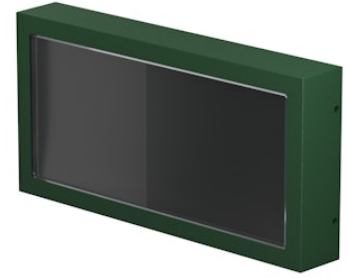

FLOS

F015M20A012 Forest Green

Mile Path 2

Designed by Antonio Citterio, 2020

172lm - 2700K - CRI> 80

LED light source included. Integrated 220-240V ON/OFF and 1-10V/DALI dimmable electrical power. Equipped with a cable gland for safety connection with IP tightness. Fixing bracket included.

Are you a professional and your project needs consulting and support?

[BOOK AN APPOINTMENT](#)

Main specifications

EAN	8054793237381
Mounting	Wall
Light source type	LED
Light sources included	Yes
LED type	Power LED
Number of lamps	1
System power (W)	7.6
Lumen Output (lm)	172

Physical

Colour	Forest Green
Orientation	Fixed
Net weight (kg)	1.1
Package height (mm)	90
Package width (mm)	145
Package length (mm)	285
IP internal	66

Download

[Mounting instructions](#) ZIP

Photometric Files