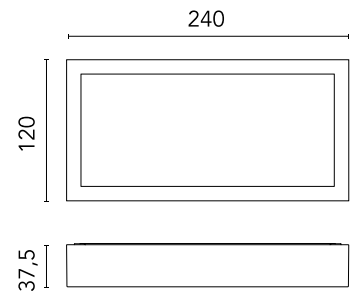

FLOS

F015M20A012 Forest Green

Mile Path 2

Designed by Antonio Citterio, 2020

172lm - 2700K - CRI> 80

LED light source included. Integrated 220-240V ON/OFF and 1-10V/DALI dimmable electrical power. Equipped with a cable gland for safety connection with IP tightness. Fixing bracket included.

Are you a professional and your project needs consulting and support?

[BOOK AN APPOINTMENT](#)

Main specifications

EAN	8054793237381
Mounting	Wall
Light source type	LED
Light sources included	Yes
LED type	Power LED
Number of lamps	1
System power (W)	7.6
Lumen Output (lm)	172

Physical

Colour	Forest Green
Orientation	Fixed
Net weight (kg)	1.1
Package height (mm)	90
Package width (mm)	145
Package length (mm)	285
IP internal	66

Download

[Mounting instructions](#) ZIP

Photometric Files

[LDT / IES](#) ZIP

Technical Drawings

[2D](#) ZIP

[3D](#) ZIP

[Bim](#) ZIP

Schematic light drawing

Photometric

Lighting type	Direct
Light distribution	Asymmetric
CCT (K)	2700
CRI>	80
Extreme cut off	No