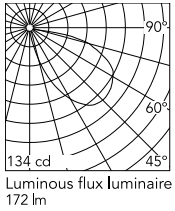

Physical

Colour	Forest Green
Orientation	Fixed
Net weight (kg)	1.1
Package height (mm)	90
Package width (mm)	145
Package length (mm)	285
IP internal	66

Download

[Mounting instructions](#) ZIP

Photometric Files

[LDT / IES](#) ZIP

Technical Drawings

[2D](#) ZIP

[3D](#) ZIP

[Bim](#) ZIP

Schematic light drawing

Photometric

Lighting type	Direct
Light distribution	Asymmetric
CCT (K)	2700
CRI>	80
Extreme cut off	No