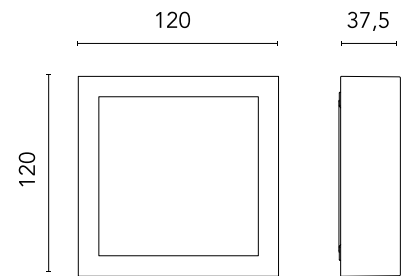

108lm - 4000K - CRI > 80

LED light source included. Integrated 220–240 V ON/OFF electrical power. Equipped with double cable gland for inlet and outlet connection. Fixing bracket included.

Are you a professional and your project needs consulting and support?

[BOOK AN APPOINTMENT](#)