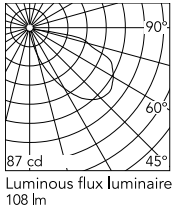

### Physical

Colour	Forest Green
Orientation	Fixed
Net weight (kg)	0.6
Package height (mm)	98
Package width (mm)	156
Package length (mm)	156
IP internal	66

### Technical Drawings

[2D](#)  ZIP

[3D](#)  ZIP

[Bim](#)  ZIP

## Schematic light drawing