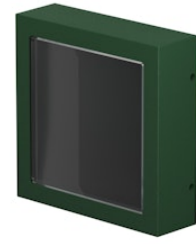

# FLOS

F015L40A012 Forest Green

## Mile Path 1

Designed by Antonio Citterio, 2020

108lm - 4000K - CRI> 80

LED light source included. Integrated 220–240 V ON/OFF electrical power. Equipped with double cable gland for inlet and outlet connection. Fixing bracket included.

### Main specifications

EAN	8054793237244
Mounting	Wall
Light source type	LED
Light sources included	Yes
LED type	Power LED
Number of lamps	1
System power (W)	4.9
Lumen Output (lm)	108