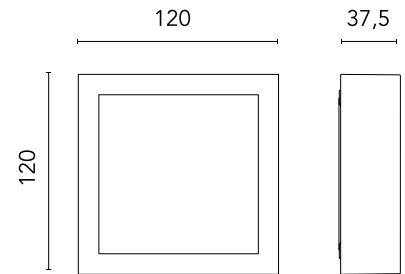

108lm - 4000K - CRI> 80

LED light source included. Integrated 220–240 V ON/OFF electrical power. Equipped with double cable gland for inlet and outlet connection. Fixing bracket included.

Are you a professional and your project needs consulting and support?

[BOOK AN APPOINTMENT](#)