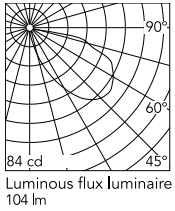

Physical

Colour	Deep Brown
Orientation	Fixed
Net weight (kg)	0.6
Package height (mm)	98
Package width (mm)	156
Package length (mm)	156
IP internal	66

Download

Mounting instructions [↓ ZIP](#)

Photometric Files

LDT / IES [↓ ZIP](#)

Technical Drawings

2D [↓ ZIP](#)

3D [↓ ZIP](#)

[🔒 Bim](#) [↓ ZIP](#)

Schematic light drawing

Photometric

Lighting type	Direct
Light distribution	Asymmetric
CCT (K)	3000
CRI>	80
Extreme cut off	No