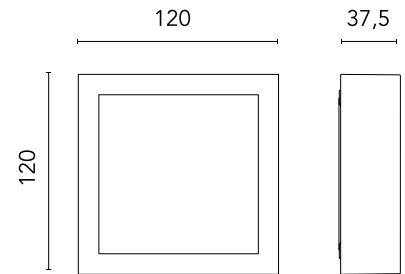

104lm - 3000K - CRI > 80

LED light source included. Integrated 220–240 V ON/OFF electrical power. Equipped with double cable gland for inlet and outlet connection. Fixing bracket included.

Are you a professional and your project needs consulting and support?

[BOOK AN APPOINTMENT](#)