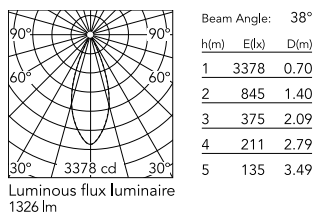

Physical

Colour	Forest Green
Orientation	Fixed
Net weight (kg)	1.62
Package height (mm)	130
Package width (mm)	185
Package length (mm)	185
IP internal	66

Download

[Mounting instructions](#)  ZIP

Photometric Files

[LDT / IES](#)  ZIP

Technical Drawings

[2D](#)  ZIP

[3D](#)  ZIP

[Bim](#)  ZIP

Schematic light drawing

Photometric

Lighting type	Direct
Light distribution	Symmetric
CCT (K)	4000
CRI>	80
Beam angle C0-180 (°)	40
Beam angle C90-270 (°)	40
Extreme cut off	No