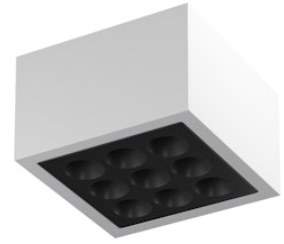

FLOS

F030C43A001 White

Mile Ceiling 2

Designed by Antonio Citterio, 2020

1326lm - 4000K - CRI> 80 - Beam° 40

LED light source included. Integrated 220-240V ON/OFF and 1-10V/DALI dimmable electrical power. Equipped with double cable gland for inlet and outlet connection. Fixing bracket included.

Are you a professional and your project needs consulting and support?

[BOOK AN APPOINTMENT](#)

Main specifications

EAN	8054793554556
Mounting	Ceiling
Environments	Outdoor wet location
Light source type	LED
Light sources included	Yes
LED type	Power LED
Number of lamps	1
System power (W)	15
Lumen Output (lm)	1326

Physical

Colour	White
Orientation	Fixed
Net weight (kg)	1.62
Package height (mm)	130
Package width (mm)	185
Package length (mm)	185
IP internal	66

Download

[Mounting instructions](#) ZIP

Photometric Files