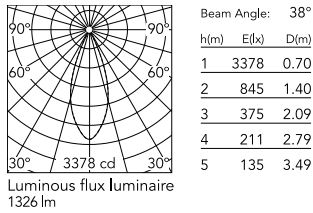

Physical

Colour	White
Orientation	Fixed
Net weight (kg)	1.62
Package height (mm)	130
Package width (mm)	185
Package length (mm)	185
IP internal	66

Download

[Mounting instructions](#) ZIP

Photometric Files

[LDT / IES](#) ZIP

Technical Drawings

[2D](#) ZIP

[3D](#) ZIP

[Bim](#) ZIP

Schematic light drawing

Photometric

Lighting type	Direct
Light distribution	Symmetric
CCT (K)	4000
CRI>	80
Beam angle C0-180 (°)	40
Beam angle C90-270 (°)	40
Extreme cut off	No