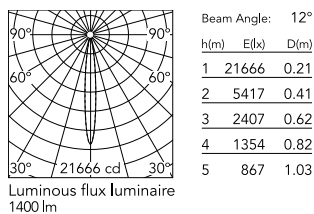

Physical

Colour	White
Orientation	Fixed
Net weight (kg)	1.62
Package height (mm)	130
Package width (mm)	185
Package length (mm)	185
IP internal	66

Download

[Mounting instructions](#)  ZIP

Photometric Files

[LDT / IES](#)  ZIP

Technical Drawings

[2D](#)  ZIP

[3D](#)  ZIP

[Bim](#)  ZIP

Schematic light drawing

Photometric

Lighting type	Direct
Light distribution	Symmetric
CCT (K)	4000
CRI>	80
Beam angle C0-180 (°)	12
Beam angle C90-270 (°)	12
Extreme cut off	No