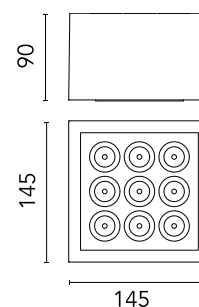

1400lm - 4000K - CRI> 80 - Beam° 12

LED light source included. Integrated 220-240V ON/OFF and 1-10V/DALI dimmable electrical power. Equipped with double cable gland for inlet and outlet connection. Fixing bracket included.

Are you a professional and your project needs consulting and support?

[BOOK AN APPOINTMENT](#)