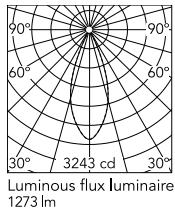

### Physical

Colour	Forest Green
Orientation	Fixed
Net weight (kg)	1.62
Package height (mm)	130
Package width (mm)	185
Package length (mm)	185
IP internal	66

### Technical Drawings

[2D](#)  ZIP

[3D](#)  ZIP

[Bim](#)  ZIP

## Schematic light drawing

h(m)	E(lx)	D(m)
1	3243	0.70
2	811	1.40
3	360	2.09
4	203	2.79
5	130	3.49

## Photometric

Lighting type	Direct
Light distribution	Symmetric
CCT (K)	3000
CRI>	80
Beam angle C0-180 (°)	40
Beam angle C90-270 (°)	40
Extreme cut off	No