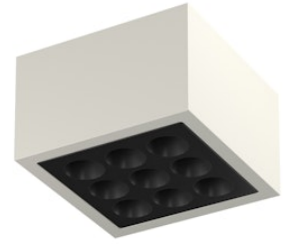

FLOS

F030C33A000 Primer

Mile Ceiling 2

Designed by Antonio Citterio, 2020

1273lm - 3000K - CRI> 80 - Beam° 40

LED light source included. Integrated 220-240V ON/OFF and 1-10V/DALI dimmable electrical power. Equipped with double cable gland for inlet and outlet connection. Fixing bracket included.

Are you a professional and your project needs consulting and support?

[BOOK AN APPOINTMENT](#)

Main specifications

EAN	8054793553313
Mounting	Ceiling
Light source type	LED
Light sources included	Yes
LED type	Power LED
Number of lamps	1
System power (W)	15
Lumen Output (lm)	1273

Physical

Colour	Primer
Orientation	Fixed
Net weight (kg)	1.62
Package height (mm)	130
Package width (mm)	185
Package length (mm)	185
IP internal	66

Download

[Mounting instructions](#)  ZIP

Photometric Files