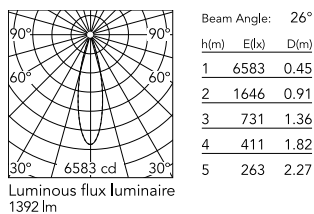

Physical

Colour	Forest Green
Orientation	Fixed
Net weight (kg)	1.62
Package height (mm)	130
Package width (mm)	185
Package length (mm)	185
IP internal	66

Download

[Mounting instructions](#) ZIP

Photometric Files

[LDT / IES](#) ZIP

Technical Drawings

[2D](#) ZIP

[3D](#) ZIP

[Bim](#) ZIP

Schematic light drawing

Photometric

Lighting type	Direct
Light distribution	Symmetric
CCT (K)	3000
CRI>	80
Beam angle C0-180 (°)	26
Beam angle C90-270 (°)	26
Extreme cut off	No