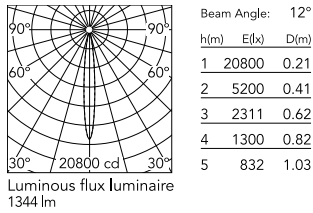

Physical

Colour	Forest Green
Orientation	Fixed
Net weight (kg)	1.62
Package height (mm)	130
Package width (mm)	185
Package length (mm)	185
IP internal	66

Download

[Mounting instructions](#) ZIP

Photometric Files

[LDT / IES](#) ZIP

Technical Drawings

[2D](#) ZIP

[3D](#) ZIP

[Bim](#) ZIP

Schematic light drawing

Photometric

Lighting type	Direct
Light distribution	Symmetric
CCT (K)	3000
CRI>	80
Beam angle C0-180 (°)	12
Beam angle C90-270 (°)	12
Extreme cut off	No