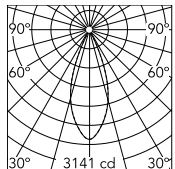

Physical

Colour	Forest Green
Orientation	Fixed
Net weight (kg)	1.62
Package height (mm)	130
Package width (mm)	185
Package length (mm)	185
IP internal	66

Download

[Mounting instructions](#) ZIP

Photometric Files

[LDT / IES](#) ZIP

Technical Drawings

[2D](#) ZIP

[3D](#) ZIP

[Bim](#) ZIP

Schematic light drawing

Beam Angle: 38°

h(m)	E(lx)	D(m)
1	3141	0.70
2	785	1.40
3	349	2.09
4	196	2.79
5	126	3.49

Luminous flux luminaire
1233 lm

Photometric

Lighting type	Direct
Light distribution	Symmetric
CCT (K)	2700
CRI>	80
Beam angle C0-180 (°)	40
Beam angle C90-270 (°)	40
Extreme cut off	No

Electrical

Insulation class	I
Frequency (Hz)	50/60
Main voltage (Vac)	220-240
Power supply	Integrated
Dimmable	No
Power supply type	Non Dimmable
Dimming interface	Not Dimmable
Emergency	No