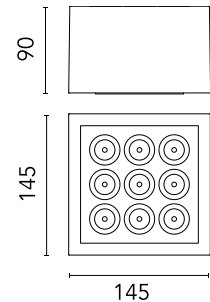

1302lm - 2700K - CRI> 80 - Beam° 12

LED light source included. Integrated 220-240V ON/OFF and 1-10V/DALI dimmable electrical power. Equipped with double cable gland for inlet and outlet connection. Fixing bracket included.

Are you a professional and your project needs consulting and support?

[BOOK AN APPOINTMENT](#)