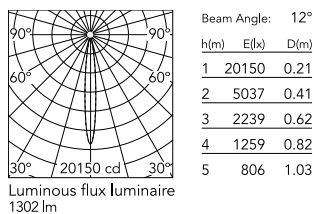

Physical

Colour	Forest Green
Orientation	Fixed
Net weight (kg)	1.62
Package height (mm)	130
Package width (mm)	185
Package length (mm)	185
IP internal	66

Download

[Mounting instructions](#)  ZIP

Photometric Files

[LDT / IES](#)  ZIP

Technical Drawings

[2D](#)  ZIP

[3D](#)  ZIP

[Bim](#)  ZIP

Schematic light drawing

Photometric

Lighting type	Direct
Light distribution	Symmetric
CCT (K)	2700
CRI>	80
Beam angle C0-180 (°)	12
Beam angle C90-270 (°)	12
Extreme cut off	No