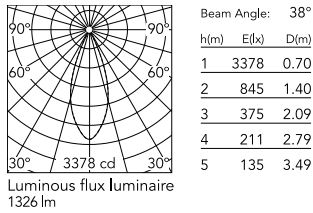

### Physical

Colour	Forest Green
Orientation	Fixed
Net weight (kg)	1.62
Package height (mm)	130
Package width (mm)	185
Package length (mm)	185
IP internal	66

### Technical Drawings

[2D](#) ZIP

[3D](#) ZIP

[Bim](#) ZIP

## Schematic light drawing

## Photometric

Lighting type	Direct
Light distribution	Symmetric
CCT (K)	4000
CRI>	80
Beam angle C0-180 (°)	40
Beam angle C90-270 (°)	40
Extreme cut off	No