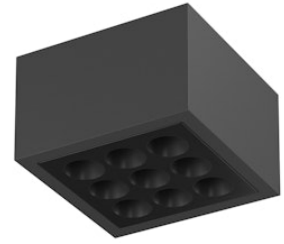

# FLOS

F030C33D033 Anthracite

## Mile Ceiling 2 Dimmable DALI

Designed by Antonio Citterio, 2020

1273lm - 3000K - CRI> 80 - Beam° 40

LED light source included. Integrated 220-240V ON/OFF and 1-10V/DALI dimmable electrical power. Equipped with double cable gland for inlet and outlet connection. Fixing bracket included.