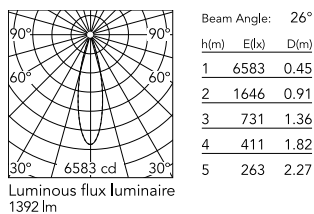

Physical

Colour	White
Orientation	Fixed
Net weight (kg)	1.62
Package height (mm)	130
Package width (mm)	185
Package length (mm)	185
IP internal	66

Download

[Mounting instructions](#) ZIP

Photometric Files

[LDT / IES](#) ZIP

Technical Drawings

[2D](#) ZIP

[3D](#) ZIP

[Bim](#) ZIP

Schematic light drawing

Photometric

Lighting type	Direct
Light distribution	Symmetric
CCT (K)	3000
CRI>	80
Beam angle C0-180 (°)	26
Beam angle C90-270 (°)	26
Extreme cut off	No