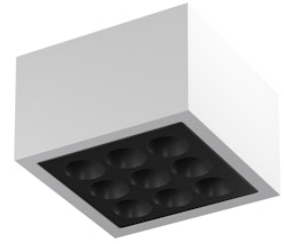

FLOS

F030C32D001 White

Mile Ceiling 2 Dimmable DALI

Designed by Antonio Citterio, 2020

1392lm - 3000K - CRI> 80 - Beam° 26

LED light source included. Integrated 220-240V ON/OFF and 1-10V/DALI dimmable electrical power. Equipped with double cable gland for inlet and outlet connection. Fixing bracket included.

Are you a professional and your project needs consulting and support?

[BOOK AN APPOINTMENT](#)

Main specifications

EAN	8054793553252
Mounting	Ceiling
Light source type	LED
Light sources included	Yes
LED type	Power LED
Number of lamps	1
System power (W)	15
Lumen Output (lm)	1392

Physical

Colour	White
Orientation	Fixed
Net weight (kg)	1.62
Package height (mm)	130
Package width (mm)	185
Package length (mm)	185
IP internal	66

Download

[Mounting instructions](#) ZIP

Photometric Files