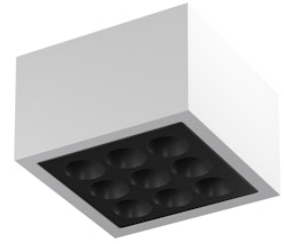

# FLOS

F030C31D001 White

## Mile Ceiling 2 Dimmable DALI

Designed by Antonio Citterio, 2020

1344lm - 3000K - CRI> 80 - Beam° 12

LED light source included. Integrated 220-240V ON/OFF and 1-10V/DALI dimmable electrical power. Equipped with double cable gland for inlet and outlet connection. Fixing bracket included.

### Physical

Colour	White
Orientation	Fixed
Net weight (kg)	1.62
Package height (mm)	130
Package width (mm)	185
Package length (mm)	185
IP internal	66