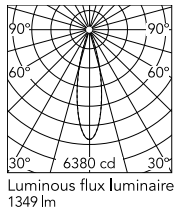

Physical

Colour	Black
Orientation	Fixed
Net weight (kg)	1.62
Package height (mm)	130
Package width (mm)	185
Package length (mm)	185
IP internal	66

Download

[Mounting instructions](#)  ZIP

Photometric Files

[LDT / IES](#)  ZIP

Technical Drawings

[2D](#)  ZIP

[3D](#)  ZIP

[Bim](#)  ZIP

Schematic light drawing

Photometric

Lighting type	Direct
Light distribution	Symmetric
CCT (K)	2700
CRI>	80
Beam angle C0-180 (°)	26
Beam angle C90-270 (°)	26
Extreme cut off	No