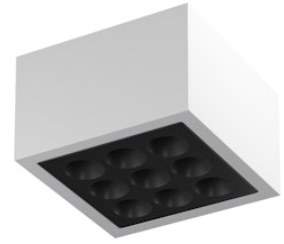

FLOS

F030C43B001 White

Mile Ceiling 2 Dimmable 1-10V

Designed by Antonio Citterio, 2020

1326lm - 4000K - CRI> 80 - Beam° 40

LED light source included. Integrated 220-240V ON/OFF and 1-10V/DALI dimmable electrical power. Equipped with double cable gland for inlet and outlet connection. Fixing bracket included.

Are you a professional and your project needs consulting and support?

[BOOK AN APPOINTMENT](#)

Main specifications

EAN	8054793554693
Mounting	Ceiling
Environments	Outdoor wet location
Light source type	LED
Light sources included	Yes
LED type	Power LED
Number of lamps	1
System power (W)	15
Lumen Output (lm)	1326

Physical

Colour	White
Orientation	Fixed
Net weight (kg)	1.62
Package height (mm)	130
Package width (mm)	185
Package length (mm)	185
IP internal	66

Download

[Mounting instructions](#)  ZIP

Photometric Files