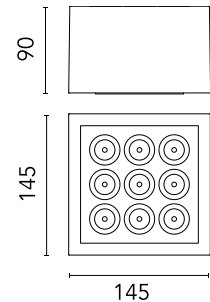

1326lm - 4000K - CRI> 80 - Beam° 40

LED light source included. Integrated 220-240V ON/OFF and 1-10V/DALI dimmable electrical power. Equipped with double cable gland for inlet and outlet connection. Fixing bracket included.

Are you a professional and your project needs consulting and support?

[BOOK AN APPOINTMENT](#)