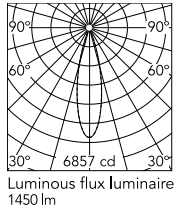

Physical

Colour	Black
Orientation	Fixed
Net weight (kg)	1.62
Package height (mm)	130
Package width (mm)	185
Package length (mm)	185
IP internal	66

Download

[Mounting instructions](#)  ZIP

Photometric Files

[LDT / IES](#)  ZIP

Technical Drawings

[2D](#)  ZIP

[3D](#)  ZIP

[Bim](#)  ZIP

Schematic light drawing

Photometric

Lighting type	Direct
Light distribution	Symmetric
CCT (K)	4000
CRI>	80
Beam angle C0-180 (°)	26
Beam angle C90-270 (°)	26
Extreme cut off	No