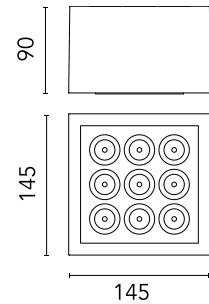

1450lm - 4000K - CRI> 80 - Beam° 26

LED light source included. Integrated 220-240V ON/OFF and 1-10V/DALI dimmable electrical power. Equipped with double cable gland for inlet and outlet connection. Fixing bracket included.

Are you a professional and your project needs consulting and support?

[BOOK AN APPOINTMENT](#)