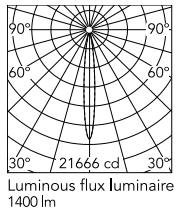

### Physical

Colour	Forest Green
Orientation	Fixed
Net weight (kg)	1.62
Package height (mm)	130
Package width (mm)	185
Package length (mm)	185
IP internal	66

### Technical Drawings

[2D](#)  ZIP

[3D](#)  ZIP

[Bim](#)  ZIP

## Schematic light drawing

Beam Angle: 12°

h(m)	E(lx)	D(m)
1	21666	0.21
2	5417	0.41
3	2407	0.62
4	1354	0.82
5	867	1.03

Luminous flux luminaire  
1400 lm

## Photometric

Lighting type	Direct
Light distribution	Symmetric
CCT (K)	4000
CRI>	80
Beam angle C0-180 (°)	12
Beam angle C90-270 (°)	12
Extreme cut off	No