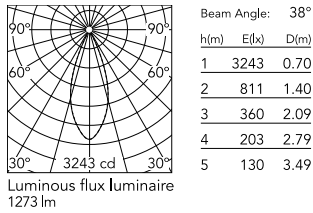

Physical

Colour	Forest Green
Orientation	Fixed
Net weight (kg)	1.62
Package height (mm)	130
Package width (mm)	185
Package length (mm)	185
IP internal	66

Download

[Mounting instructions](#)  ZIP

Photometric Files

[LDT / IES](#)  ZIP

Technical Drawings

[2D](#)  ZIP

[3D](#)  ZIP

[Bim](#)  ZIP

Schematic light drawing

Photometric

Lighting type	Direct
Light distribution	Symmetric
CCT (K)	3000
CRI>	80
Beam angle C0-180 (°)	40
Beam angle C90-270 (°)	40
Extreme cut off	No