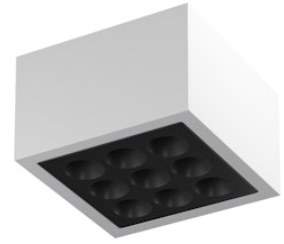

FLOS

F030C33B001 White

Mile Ceiling 2 Dimmable 1-10V

Designed by Antonio Citterio, 2020

1273lm - 3000K - CRI> 80 - Beam° 40

LED light source included. Integrated 220-240V ON/OFF and 1-10V/DALI dimmable electrical power. Equipped with double cable gland for inlet and outlet connection. Fixing bracket included.

Are you a professional and your project needs consulting and support?

[BOOK AN APPOINTMENT](#)

Main specifications

EAN	8054793553528
Mounting	Ceiling
Light source type	LED
Light sources included	Yes
LED type	Power LED
Number of lamps	1
System power (W)	15
Lumen Output (lm)	1273

Physical

Colour	White
Orientation	Fixed
Net weight (kg)	1.62
Package height (mm)	130
Package width (mm)	185
Package length (mm)	185
IP internal	66

Download

[Mounting instructions](#)  ZIP

Photometric Files