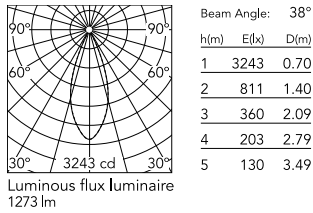

Physical

Colour	Primer
Orientation	Fixed
Net weight (kg)	1.62
Package height (mm)	130
Package width (mm)	185
Package length (mm)	185
IP internal	66

Download

[Mounting instructions](#) ZIP

Photometric Files

[LDT / IES](#) ZIP

Technical Drawings

[2D](#) ZIP

[3D](#) ZIP

[Bim](#) ZIP

Schematic light drawing

Photometric

Lighting type	Direct
Light distribution	Symmetric
CCT (K)	3000
CRI>	80
Beam angle C0-180 (°)	40
Beam angle C90-270 (°)	40
Extreme cut off	No