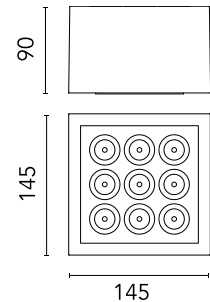

1273lm - 3000K - CRI> 80 - Beam° 40

LED light source included. Integrated 220-240V ON/OFF and 1-10V/DALI dimmable electrical power. Equipped with double cable gland for inlet and outlet connection. Fixing bracket included.

Are you a professional and your project needs consulting and support?

[BOOK AN APPOINTMENT](#)