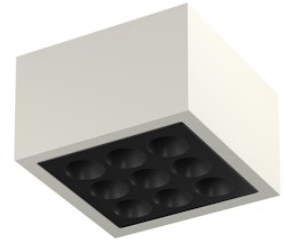

FLOS

F030C33B000 Primer

Mile Ceiling 2 Dimmable 1-10V

Designed by Antonio Citterio, 2020

1273lm - 3000K - CRI> 80 - Beam° 40

LED light source included. Integrated 220-240V ON/OFF and 1-10V/DALI dimmable electrical power. Equipped with double cable gland for inlet and outlet connection. Fixing bracket included.

Are you a professional and your project needs consulting and support?

[BOOK AN APPOINTMENT](#)

Main specifications

EAN	8054793553511
Mounting	Ceiling
Light source type	LED
Light sources included	Yes
LED type	Power LED
Number of lamps	1
System power (W)	15
Lumen Output (lm)	1273

Physical

Colour	Primer
Orientation	Fixed
Net weight (kg)	1.62
Package height (mm)	130
Package width (mm)	185
Package length (mm)	185
IP internal	66

Download

[Mounting instructions](#) ZIP

Photometric Files