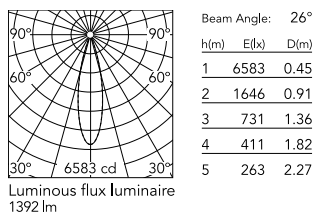

Physical

Colour	Deep Brown
Orientation	Fixed
Net weight (kg)	1.62
Package height (mm)	130
Package width (mm)	185
Package length (mm)	185
IP internal	66

Download

[Mounting instructions](#) ZIP

Photometric Files

[LDT / IES](#) ZIP

Technical Drawings

[2D](#) ZIP

[3D](#) ZIP

[Bim](#) ZIP

Schematic light drawing

Photometric

Lighting type	Direct
Light distribution	Symmetric
CCT (K)	3000
CRI>	80
Beam angle C0-180 (°)	26
Beam angle C90-270 (°)	26
Extreme cut off	No