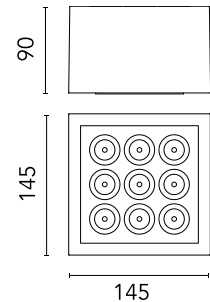

1392lm - 3000K - CRI> 80 - Beam° 26

LED light source included. Integrated 220-240V ON/OFF and 1-10V/DALI dimmable electrical power. Equipped with double cable gland for inlet and outlet connection. Fixing bracket included.

Are you a professional and your project needs consulting and support?

[BOOK AN APPOINTMENT](#)