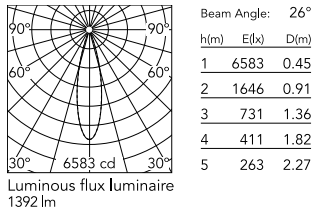

### Physical

Colour	Forest Green
Orientation	Fixed
Net weight (kg)	1.62
Package height (mm)	130
Package width (mm)	185
Package length (mm)	185
IP internal	66

### Technical Drawings

[2D](#)  ZIP

[3D](#)  ZIP

[Bim](#)  ZIP

## Schematic light drawing

## Photometric

Lighting type	Direct
Light distribution	Symmetric
CCT (K)	3000
CRI>	80
Beam angle C0-180 (°)	26
Beam angle C90-270 (°)	26
Extreme cut off	No