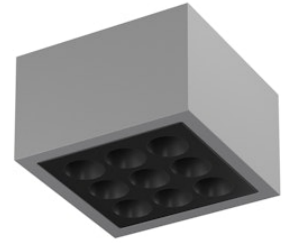

FLOS

F030C32B006 Grey

Mile Ceiling 2 Dimmable 1-10V

Designed by Antonio Citterio, 2020

1392lm - 3000K - CRI> 80 - Beam° 26

LED light source included. Integrated 220-240V ON/OFF and 1-10V/DALI dimmable electrical power. Equipped with double cable gland for inlet and outlet connection. Fixing bracket included.

Are you a professional and your project needs consulting and support?

[BOOK AN APPOINTMENT](#)

Main specifications

EAN	8054793553122
Mounting	Ceiling
Light source type	LED
Light sources included	Yes
LED type	Power LED
Number of lamps	1
System power (W)	15
Lumen Output (lm)	1392

Physical

Colour	Grey
Orientation	Fixed
Net weight (kg)	1.62
Package height (mm)	130
Package width (mm)	185
Package length (mm)	185
IP internal	66

Download

[Mounting instructions](#) ZIP

Photometric Files

[LDT / IES](#) ZIP