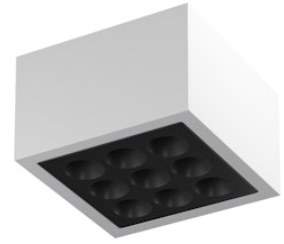

FLOS

F030C32B001 White

Mile Ceiling 2 Dimmable 1-10V

Designed by Antonio Citterio, 2020

1392lm - 3000K - CRI> 80 - Beam° 26

LED light source included. Integrated 220-240V ON/OFF and 1-10V/DALI dimmable electrical power. Equipped with double cable gland for inlet and outlet connection. Fixing bracket included.

Are you a professional and your project needs consulting and support?

[BOOK AN APPOINTMENT](#)

Main specifications

EAN	8054793553115
Mounting	Ceiling
Light source type	LED
Light sources included	Yes
LED type	Power LED
Number of lamps	1
System power (W)	15
Lumen Output (lm)	1392

Physical

Colour	White
Orientation	Fixed
Net weight (kg)	1.62
Package height (mm)	130
Package width (mm)	185
Package length (mm)	185
IP internal	66

Download

[Mounting instructions](#)  ZIP

Photometric Files