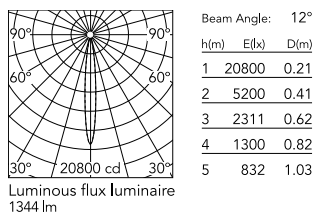

Physical

Colour	Forest Green
Orientation	Fixed
Net weight (kg)	1.62
Package height (mm)	130
Package width (mm)	185
Package length (mm)	185
IP internal	66

Download

[Mounting instructions](#)  ZIP

Photometric Files

[LDT / IES](#)  ZIP

Technical Drawings

[2D](#)  ZIP

[3D](#)  ZIP

[Bim](#)  ZIP

Schematic light drawing

Photometric

Lighting type	Direct
Light distribution	Symmetric
CCT (K)	3000
CRI>	80
Beam angle C0-180 (°)	12
Beam angle C90-270 (°)	12
Extreme cut off	No