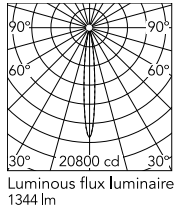

Physical

Colour	White
Orientation	Fixed
Net weight (kg)	1.62
Package height (mm)	130
Package width (mm)	185
Package length (mm)	185
IP internal	66

Download

[Mounting instructions](#)  ZIP

Photometric Files

[LDT / IES](#)  ZIP

Technical Drawings

[2D](#)  ZIP

[3D](#)  ZIP

[Bim](#)  ZIP

Schematic light drawing

Photometric

Lighting type	Direct
Light distribution	Symmetric
CCT (K)	3000
CRI>	80
Beam angle C0-180 (°)	12
Beam angle C90-270 (°)	12
Extreme cut off	No