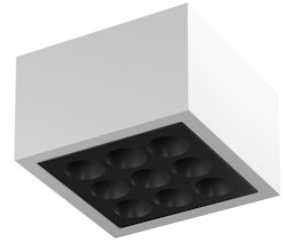

FLOS

F030C31B001 White

Mile Ceiling 2 Dimmable 1-10V

Designed by Antonio Citterio, 2020

1344lm - 3000K - CRI> 80 - Beam° 12

LED light source included. Integrated 220-240V ON/OFF and 1-10V/DALI dimmable electrical power. Equipped with double cable gland for inlet and outlet connection. Fixing bracket included.

Are you a professional and your project needs consulting and support?

[BOOK AN APPOINTMENT](#)

Main specifications

EAN	8054793552705
Mounting	Ceiling
Environments	Outdoor wet location
Light source type	LED
Light sources included	Yes
LED type	Power LED
Number of lamps	1
System power (W)	15
Lumen Output (lm)	1344

Physical

Colour	White
Orientation	Fixed
Net weight (kg)	1.62
Package height (mm)	130
Package width (mm)	185
Package length (mm)	185
IP internal	66

Download

[Mounting instructions](#)  ZIP

Photometric Files