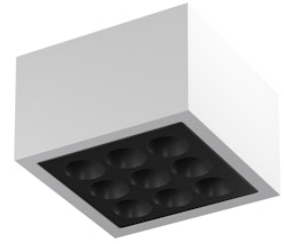

FLOS

F030C23B001 White

Mile Ceiling 2 Dimmable 1-10V

Designed by Antonio Citterio, 2020

1233lm - 2700K - CRI> 80 - Beam° 40

LED light source included. Integrated 220-240V ON/OFF and 1-10V/DALI dimmable electrical power. Equipped with double cable gland for inlet and outlet connection. Fixing bracket included.

Are you a professional and your project needs consulting and support?

[BOOK AN APPOINTMENT](#)

Main specifications

EAN	8054793552354
Mounting	Ceiling
Environments	Outdoor wet location
Light source type	LED
Light sources included	Yes
LED type	Power LED
Number of lamps	1
System power (W)	15
Lumen Output (lm)	1233

Physical

Colour	White
Orientation	Fixed
Net weight (kg)	1.62
Package height (mm)	130
Package width (mm)	185
Package length (mm)	185
IP internal	66

Download

[Mounting instructions](#)  ZIP

Photometric Files