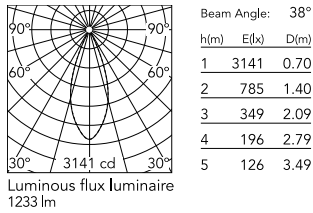

Physical

Colour	White
Orientation	Fixed
Net weight (kg)	1.62
Package height (mm)	130
Package width (mm)	185
Package length (mm)	185
IP internal	66

Download

[Mounting instructions](#)  ZIP

Photometric Files

[LDT / IES](#)  ZIP

Technical Drawings

[2D](#)  ZIP

[3D](#)  ZIP

[Bim](#)  ZIP

Schematic light drawing

Photometric

Lighting type	Direct
Light distribution	Symmetric
CCT (K)	2700
CRI>	80
Beam angle C0-180 (°)	40
Beam angle C90-270 (°)	40
Extreme cut off	No