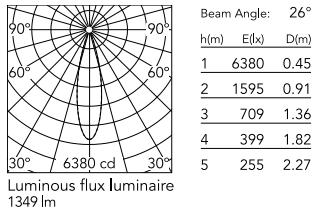

Physical

Colour	Forest Green
Orientation	Fixed
Net weight (kg)	1.62
Package height (mm)	130
Package width (mm)	185
Package length (mm)	185
IP internal	66

Download

[Mounting instructions](#) ZIP

Photometric Files

[LDT / IES](#) ZIP

Technical Drawings

[2D](#) ZIP

[3D](#) ZIP

[Bim](#) ZIP

Schematic light drawing

Photometric

Lighting type	Direct
Light distribution	Symmetric
CCT (K)	2700
CRI>	80
Beam angle C0-180 (°)	26
Beam angle C90-270 (°)	26
Extreme cut off	No