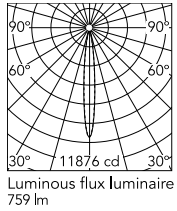

Physical

Colour	Forest Green
Orientation	Fixed
Net weight (kg)	1.01
Package height (mm)	97
Package width (mm)	221
Package length (mm)	124
IP internal	66

Download

[Mounting instructions](#) ZIP

Photometric Files

[LDT / IES](#) ZIP

Technical Drawings

[2D](#) ZIP

[3D](#) ZIP

[Bim](#) ZIP

Schematic light drawing

Beam Angle: 12°

h(m)	E(lx)	D(m)
1	11876	0.20
2	2969	0.41
3	1320	0.61
4	742	0.82
5	475	1.02

Luminous flux luminaire
759 lm

Photometric

Lighting type	Direct
Light distribution	Symmetric
CCT (K)	3000
CRI>	80
Beam angle C0-180 (°)	12
Beam angle C90-270 (°)	12
Extreme cut off	No

Electrical

Insulation class	I
Frequency (Hz)	50/60
Main voltage (Vac)	220-240
Power supply	Integrated
Dimmable	No
Power supply type	Non Dimmable
Dimming interface	Not Dimmable
Emergency	No