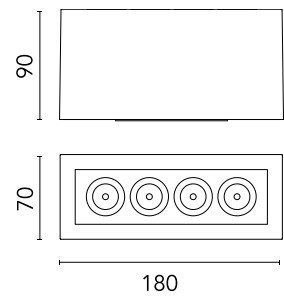

759lm - 3000K - CRI> 80 - Beam° 12

LED light source included. Integrated 220-240V ON/OFF and 1-10V/DALI dimmable electrical power. Equipped with double cable gland for inlet and outlet connection. Fixing bracket included.

Are you a professional and your project needs consulting and support?

[BOOK AN APPOINTMENT](#)