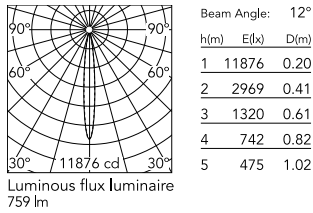

Physical

Colour	White
Orientation	Fixed
Net weight (kg)	1.01
Package height (mm)	97
Package width (mm)	221
Package length (mm)	124
IP internal	66

Download

[Mounting instructions](#) ZIP

Photometric Files

[LDT / IES](#) ZIP

Technical Drawings

[2D](#) ZIP

[3D](#) ZIP

[Bim](#) ZIP

Schematic light drawing

Photometric

Lighting type	Direct
Light distribution	Symmetric
CCT (K)	3000
CRI>	80
Beam angle C0-180 (°)	12
Beam angle C90-270 (°)	12
Extreme cut off	No