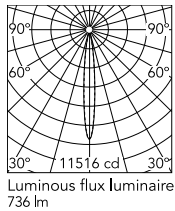

Physical

Colour	Forest Green
Orientation	Fixed
Net weight (kg)	1.01
Package height (mm)	97
Package width (mm)	221
Package length (mm)	124
IP internal	66

Download

[Mounting instructions](#) ZIP

Photometric Files

[LDT / IES](#) ZIP

Technical Drawings

[2D](#) ZIP

[3D](#) ZIP

[Bim](#) ZIP

Schematic light drawing

h(m)	E(lx)	D(m)
1	11516	0.20
2	2879	0.41
3	1280	0.61
4	720	0.82
5	461	1.02

Photometric

Lighting type	Direct
Light distribution	Symmetric
CCT (K)	2700
CRI>	80
Beam angle C0-180 (°)	12
Beam angle C90-270 (°)	12
Extreme cut off	No

Electrical

Insulation class	I
Frequency (Hz)	50/60
Main voltage (Vac)	220-240
Power supply	Integrated
Dimmable	No
Power supply type	Non Dimmable
Dimming interface	Not Dimmable
Emergency	No