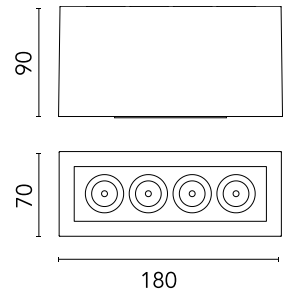

FLOS

■ F030A43D030 Black

Mile Ceiling 1 Dimmable DALI

Designed by Antonio Citterio, 2020

755lm - 4000K - CRI> 80 - Beam° 40

LED light source included. Integrated 220-240V ON/OFF and 1-10V/DALI dimmable electrical power. Equipped with double cable gland for inlet and outlet connection. Fixing bracket included.

Are you a professional and your project needs consulting and support?

[BOOK AN APPOINTMENT](#)

Main specifications

EAN	8054793548036
Mounting	Ceiling
Environments	Outdoor wet location
Light source type	LED
Light sources included	Yes
LED type	Power LED
Number of lamps	1
System power (W)	11
Lumen Output (lm)	755

Physical

Colour	Black
Orientation	Fixed
Net weight (kg)	1.01
Package height (mm)	97
Package width (mm)	221
Package length (mm)	124
IP internal	66

Download

[Mounting instructions](#) ZIP

Photometric Files

[LDT / IES](#) ZIP

Technical Drawings

[2D](#) ZIP

[3D](#) ZIP

[Bim](#) ZIP

Schematic light drawing

Beam Angle: 39°

h(m)	E(lx)	D(m)
1	1881	0.71
2	470	1.42
3	209	2.14
4	118	2.85
5	75	3.56

Luminous flux luminaire
755 lm