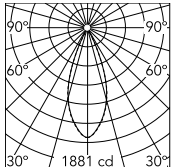

Physical

Colour	Black
Orientation	Fixed
Net weight (kg)	1.01
Package height (mm)	97
Package width (mm)	221
Package length (mm)	124
IP internal	66

Download

[Mounting instructions](#) ZIP

Photometric Files

[LDT / IES](#) ZIP

Technical Drawings

[2D](#) ZIP

[3D](#) ZIP

[Bim](#) ZIP

Schematic light drawing

Beam Angle: 39°

h(m)	E(lx)	D(m)
1	1881	0.71
2	470	1.42
3	209	2.14
4	118	2.85
5	75	3.56

Luminous flux luminaire
755 lm

Photometric

Lighting type	Direct
Light distribution	Symmetric
CCT (K)	4000
CRI>	80
Beam angle C0-180 (°)	40
Beam angle C90-270 (°)	40
Extreme cut off	No

Electrical

Insulation class	I
Frequency (Hz)	50/60
Main voltage (Vac)	220-240
Power supply	Integrated
Dimmable	Yes
Power supply type	Dimmable DALI 1
Dimming interface	Dimmer Integrated
Emergency	No