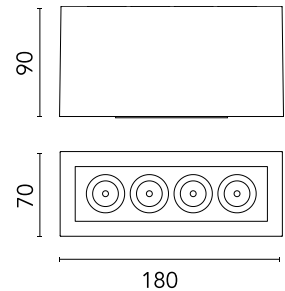

755lm - 4000K - CRI> 80 - Beam° 40

LED light source included. Integrated 220-240V ON/OFF and 1-10V/DALI dimmable electrical power. Equipped with double cable gland for inlet and outlet connection. Fixing bracket included.

Are you a professional and your project needs consulting and support?

[BOOK AN APPOINTMENT](#)