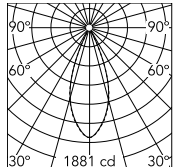

### Physical

Colour	Deep Brown
Orientation	Fixed
Net weight (kg)	1.01
Package height (mm)	97
Package width (mm)	221
Package length (mm)	124
IP internal	66

### Technical Drawings

[2D](#) ZIP

[3D](#) ZIP

[Bim](#) ZIP

## Schematic light drawing

Beam Angle: 39°

h(m)	E(lx)	D(m)
1	1881	0.71
2	470	1.42
3	209	2.14
4	118	2.85
5	75	3.56

Luminous flux luminaire  
755 lm

## Photometric

Lighting type	Direct
Light distribution	Symmetric
CCT (K)	4000
CRI>	80
Beam angle C0-180 (°)	40
Beam angle C90-270 (°)	40
Extreme cut off	No