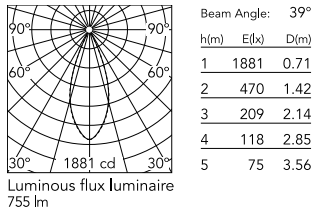

Physical

Colour	Forest Green
Orientation	Fixed
Net weight (kg)	1.01
Package height (mm)	97
Package width (mm)	221
Package length (mm)	124
IP internal	66

Download

[Mounting instructions](#) ZIP

Photometric Files

[LDT / IES](#) ZIP

Technical Drawings

[2D](#) ZIP

[3D](#) ZIP

[Bim](#) ZIP

Schematic light drawing

Photometric

Lighting type	Direct
Light distribution	Symmetric
CCT (K)	4000
CRI>	80
Beam angle C0-180 (°)	40
Beam angle C90-270 (°)	40
Extreme cut off	No