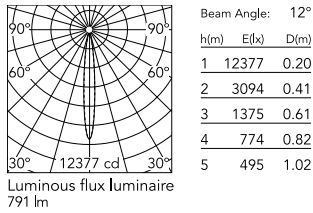

Physical

Colour	Forest Green
Orientation	Fixed
Net weight (kg)	1.01
Package height (mm)	97
Package width (mm)	221
Package length (mm)	124
IP internal	66

Download

[Mounting instructions](#) ZIP

Photometric Files

[LDT / IES](#) ZIP

Technical Drawings

[2D](#) ZIP

[3D](#) ZIP

[Bim](#) ZIP

Schematic light drawing

Photometric

Lighting type	Direct
Light distribution	Symmetric
CCT (K)	4000
CRI>	80
Beam angle C0-180 (°)	12
Beam angle C90-270 (°)	12
Extreme cut off	No