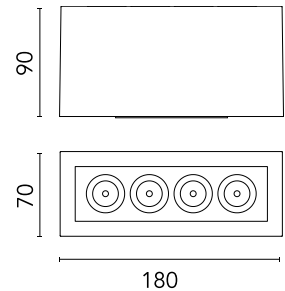

725lm - 3000K - CRI> 80 - Beam° 40

LED light source included. Integrated 220-240V ON/OFF and 1-10V/DALI dimmable electrical power. Equipped with double cable gland for inlet and outlet connection. Fixing bracket included.

Are you a professional and your project needs consulting and support?

[BOOK AN APPOINTMENT](#)